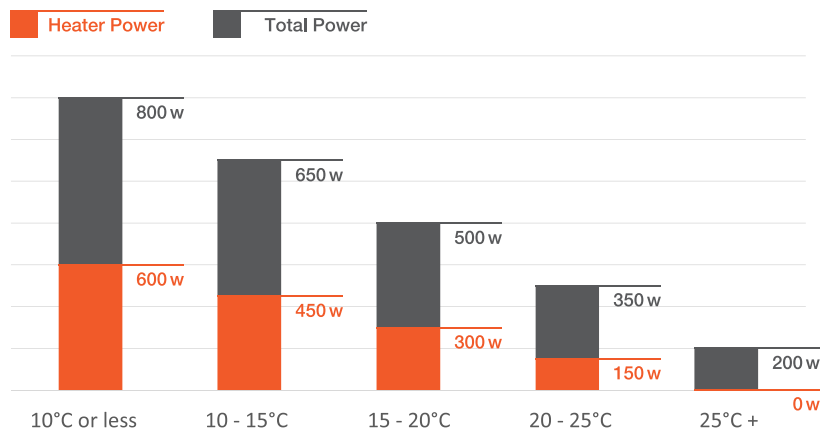

The Biodrier 3D Smart Dry

Now even more intelligent, the 3D Smart Dry is a fantastic addition to our range. Featuring very high specifications, unbeatable energy efficiency and superb durability. This is the first hand dryer to automatically adjust to the surrounding ambient air temperature, so you get comfortable, warm air in the winter and energy savings in the summer.

Anti Bacterial HEPA Filter

The Grade 13 HEPA air filtration system removes dust and bacteria, delivering pure clean air to the hands.

Intelligent Heating

Save money and energy while not compromising on comfort. The 3D Smart Dry automatically adjusts the heater depending on the ambient temperature of the air surrounding the dryer. This means that in cold temperatures you have a comfortable hand drying experience and in the warmer weather you can reduce your energy consumption and save money.

Quieter

With a brushless motor and a unique air flow system this hand dryer controls excess noise. This has reduced the noise output from 80 dba of the previous model down to 65 dba. Making this hand dryer ideal for noise sensitive environments such as schools, theatres & hospitals etc.

Tough & Long Lasting

The 3D Smart Dry is ideal if you want a hard working and tough dryer that requires only minimal maintenance. The case is constructed from a durable, heavy duty stainless steel casing that makes it ideal for use in public or busy washrooms. Powered with a long lasting, high speed, brushless motor the life of the Biodrier 3D Smart Dry is almost infinite!

Compact Design

Redesigned to take up less room without compromising on performance. The updated shape will fit in with any modern washroom.

Biodrier 3D Smart Dry Technical Specifications

Item Category	Performance
Operating voltage	220-240Vac, 50 Hz
Air speed	75 m/s, 85 m³/h
Air output temp	Intelligent based on room temp (see table)
Motor type	18,000 rpm, 200 Watts, BLDC brushless DC Motor
Heater element	0-600 Watts (Intelligent)
Motor thermal protection	Auto resetting thermostat turns unit off, 240v at 95°C
Drying time	Under 10 seconds
Circuit operation	Infrared automatic, self adjusting
Timing protection	60 seconds auto shut off
Drip proof	IPX2
Isolation	Class I
Filter	Antibacterial H13 HEPA filter
Net weight	3.3 kg
Unit size	W 228 x H 278 x D 154 mm
Finish	Satin finish stainless steel
Decibel rating	65 dba @ 1 mtr
Approvals	CE, WEEE,